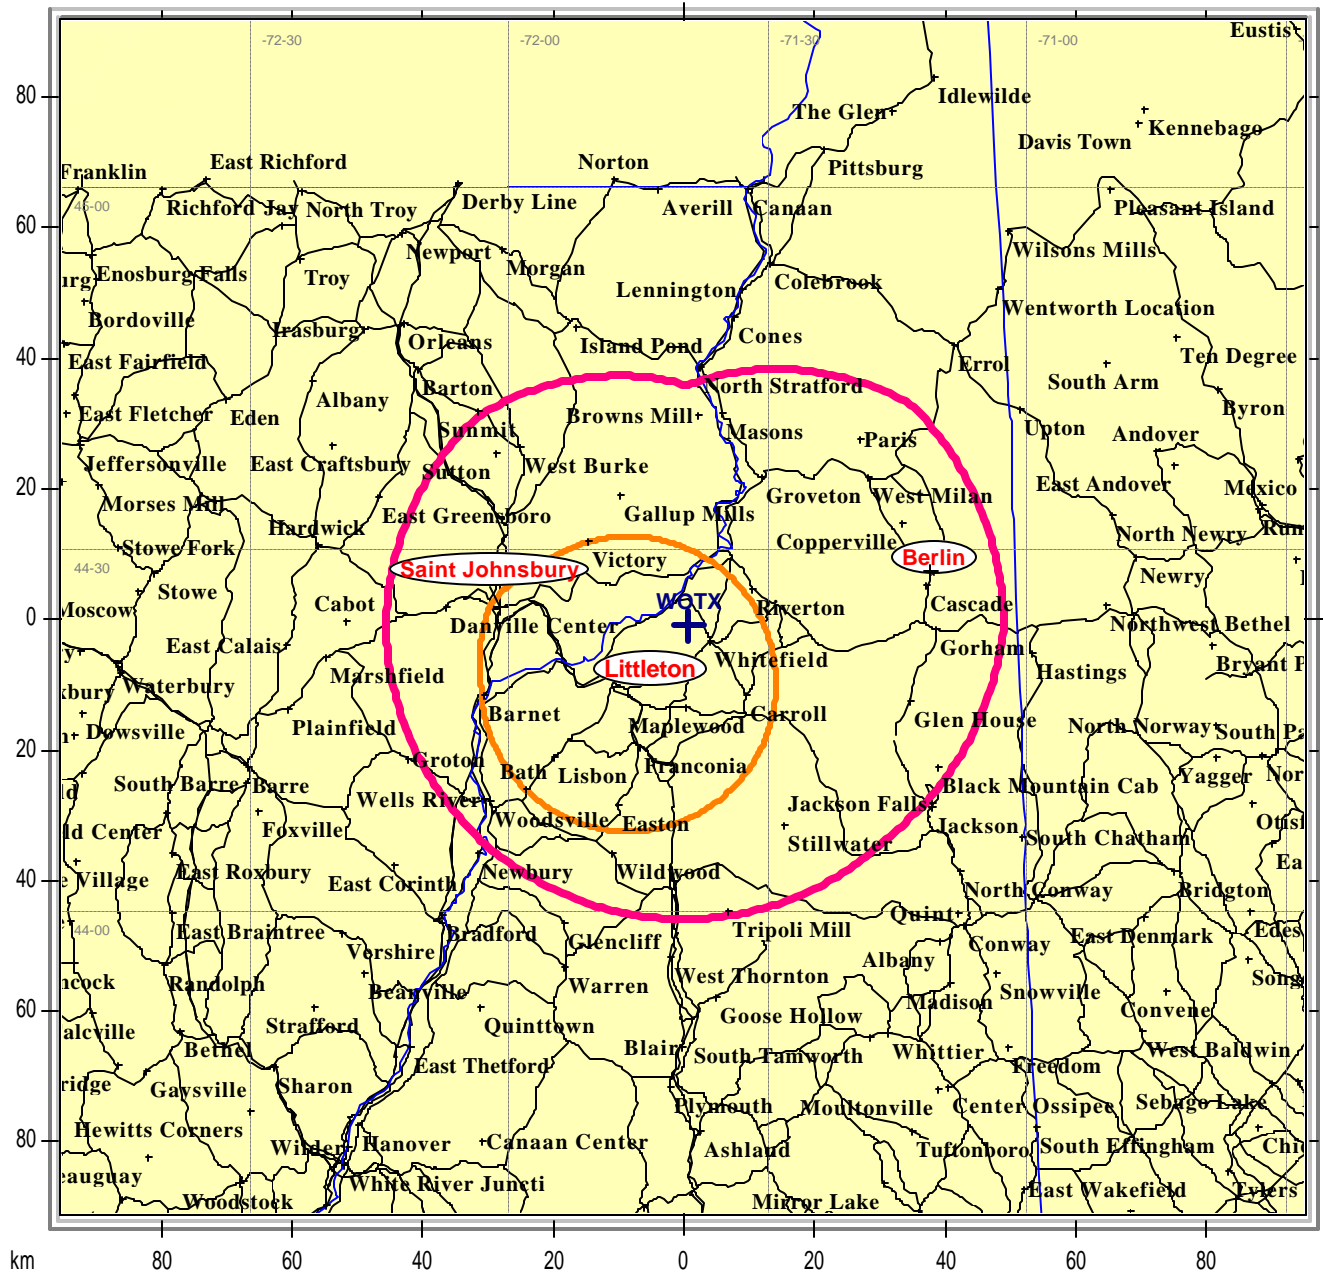

WOTX-FM (The Outlaw 93.7) Covers 4,000 Square Miles, and a Population of 75,000 People

"The Outlaw" 93.7-FM, has a "Classic Rock" Format

State Borders      Highways      Lat/Lon Grid